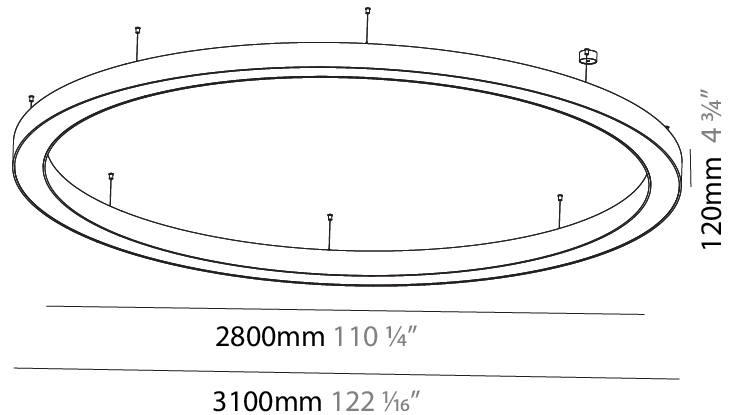

GENERAL

Series: Glorious
Subseries: Glorious
Brand: Prolicht
Division: Architectural
Mounting Type: Suspension
Mounting Location: Ceiling
Subcategory: Ambient

PHYSICAL

Shape: Round
Diameter (mm): 3100
Diameter (in): 122 1/16
Depth (mm): 120
Depth (in): 4 3/4
Max. Overall Height (mm): 2120
Max. Overall Height (in): 83 7/16
Light Distribution: Direct / Indirect
Weight (kg): 40.905
Weight (lbs): 90.18
Diffuser: PMMA - Opalor Micro-Prism
Fixture Finish: [SSR / BKV / CWI / CRY / HAB / LAG / UFT / ITA / RUA / RUR / MIC / FTG / MYG / TWT / LOD / PUS / FRO / FUP / KIA / POP / BLS / SPG / MEY / GOH / GUM / CHC / COM / ABZ / JAG / OBR / MOS / ROR](#)
Fixture Material: Aluminum

ELECTRICAL

Lamp Type: LED (Zhaga Standard)
Input Wattage (W): 240
Total Output Wattage (W): 192 / 153.6 (3500K)
Dimming: [Non-Dimming / Phase Dimming (120Vac only) / 0-10V Dimming](#)
Driver Included: Yes
Driver Location: Integrated
Driver Type: Constant Current - 120 / 277Vac
Driver Class: Class 2
Input Voltage (V): 120 - 277
Constant Current (MA): 350 / 800 (3500K)

LED

[Color Temperature (°K): 3000 / 3500 / 4000](#)
Max. Delivered Lumen (lm): 14770 / 15288 / 15600 Direct / 10220 / 10584 / 10800 Indirect
CRI: >80 CRI
Efficiency (%): 70
Lamp Life (hrs): 50000

OPTICAL

RATINGS AND CERTIFICATIONS

Certified By: Certified for North American Standards
IP rating: IP20

PROJECT
TYPE
SPECIFIER
QUANTITY
DATE