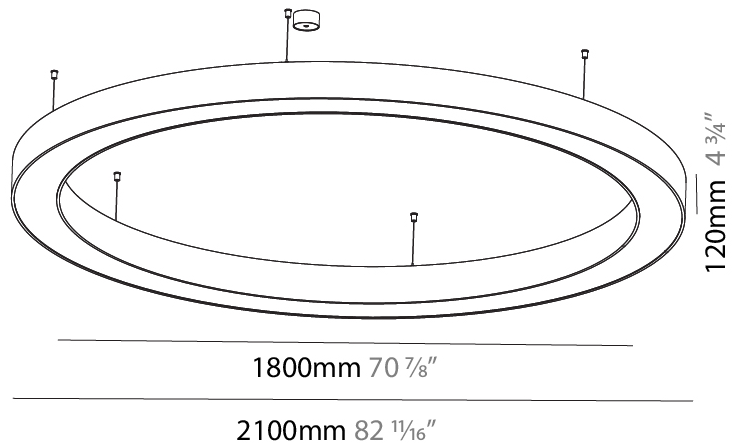

GENERAL

Series: Glorious
Subseries: Glorious
Brand: Prolicht
Division: Architectural
Mounting Type: Suspension
Mounting Location: Ceiling
Subcategory: Ambient

PHYSICAL

Shape: Round
Diameter (mm): 2100
Diameter (in): 82 11/16
Height (mm): 120
Height (in): 4 3/4
Max. Overall Height (mm): 2120
Max. Overall Height (in): 83 7/16
Light Distribution: Direct / Indirect
Weight (kg): 26.817
Weight (lbs): 59.12
Diffuser: PMMA - Opal
Fixture Finish: SSR / BKV / CWI / CRY / HAB / LAG / UFT / ITA / RUA / RUR / MIC / FTG / MYG / TWT / LOD / PUS / FRO / FUP / KIA / POP / BLS / SPG / MEY / GOH / GUM / CHC / COM / ABZ / JAG / OBR / MOS / ROR
Fixture Material: Aluminum

ELECTRICAL

Lamp Type: LED (Zhaga Standard)
Input Wattage (W): 165
Total Output Wattage (W): 132 / 105.6 (3500K)
Dimming: Non-Dimming / Phase Dimming (120Vac only) / 0-10V Dimming
Driver Included: Yes
Driver Location: Integrated
Driver Type: Constant Current - 120 / 277Vac
Driver Class: Class 2
Input Voltage (V): 120 - 277
Constant Current (MA): 350 / 700/600 (3500K)

LED

Color Temperature (°K): 3000 / 3500 / 4000
Max. Delivered Lumen (lm): 9690 / 10035 / 10240 Direct / 7670 / 7938 / 8100 Indirect
CRI: >80 CRI
Efficiency (%): 70
Lamp Life (hrs): 50000

OPTICAL

RATINGS AND CERTIFICATIONS

Certified By: Certified for North American Standards
IP rating: IP20