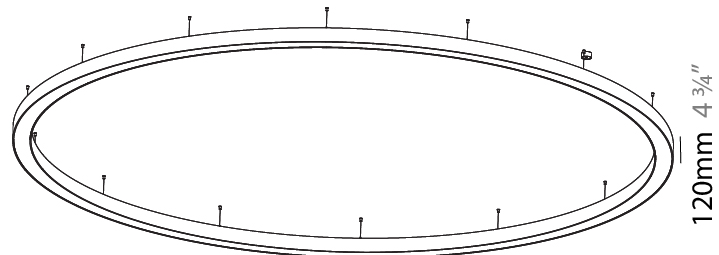

GENERAL

Series: Glorious
Subseries: Glorious
Brand: Prolicht
Division: Architectural
Mounting Type: Suspension
Mounting Location: Ceiling
Subcategory: Ambient

PHYSICAL

Shape: Round
Diameter (mm): 5400
Diameter (in): 212 ⁵/₈
Height (mm): 120
Height (in): 4 ³/₄
Max. Overall Height (mm): 2120
Max. Overall Height (in): 83 ⁷/₁₆
Light Distribution: Direct / Indirect
Weight (kg): 71.452
Weight (lbs): 157.19
Diffuser: PMMA - Opal or Micro-Prism
Fixture Finish: SSR / BKV / CWI / CRY / HAB / LAG / UFT / ITA / RUA / RUR / MIC / FTG / MYG / TWT / LOD / PUS / FRO / FUP / KIA / POP / BLS / SPG / MEY / GOH / GUM / CHC / COM / ABZ / JAG / OBR / MOS / ROR
Fixture Material: Aluminum

ELECTRICAL

Lamp Type: LED (Zhaga Standard)
Input Wattage (W): 405
Total Output Wattage (W): 324 / 259.2 (3500K)
Dimming: Non-Dimming / Phase Dimming (120Vac only) / 0-10V Dimming
Driver Included: Yes
Driver Location: Integrated
Driver Type: Constant Current - 120 / 277Vac
Driver Class: Class 2
Input Voltage (V): 120 - 277
Constant Current (MA): 350 / 800/500 (3500K)

LED

Color Temperature (°K): 3000 / 3500 / 4000
Max. Delivered Lumen (lm): 25840 / 26754 / 27300 Direct / 19620 / 2031 / 20720 Indirect
CRI: >80 CRI
Efficiency (%): 70
Lamp Life (hrs): 50000

OPTICAL

RATINGS AND CERTIFICATIONS

Certified By: Certified for North American Standards
IP rating: IP20

PROJECT
TYPE
SPECIFIER
QUANTITY
DATE

5100mm 200 ¹³/₁₆"
5400mm 212 ⁵/₈"