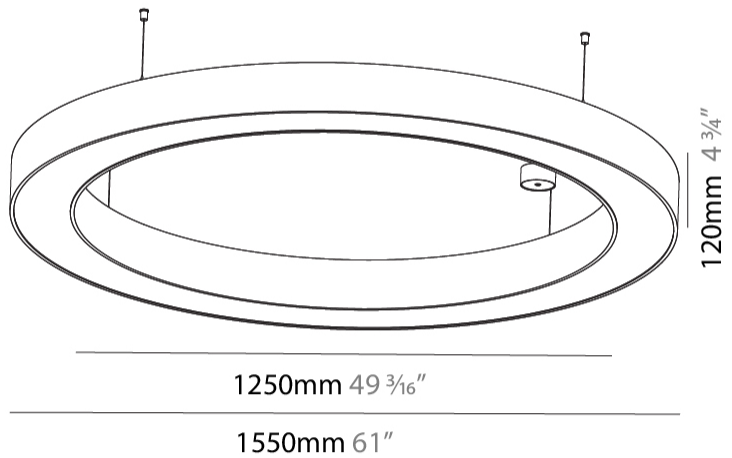

GENERAL

Series: Glorious
Subseries: Glorious
Brand: Prolight
Division: Architectural
Mounting Type: Suspension
Mounting Location: Ceiling
Subcategory: Ambient

PHYSICAL

Shape: Round
Diameter (mm): 1550
Diameter (in): 61
Height (mm): 120
Height (in): 4 3/4
Max. Overall Height (mm): 2120
Max. Overall Height (in): 83 7/16
Light Distribution: Direct / Indirect
Weight (kg): 16.737
Weight (lbs): 36.90
Diffuser: PMMA - Opal or Micro-Prism
Fixture Finish: SSR / BKV / CWI / CRY / HAB / LAG / UFT / ITA / RUA / RUR / MIC / FTG / MYG / TWT / LOD / PUS / FRO / FUP / KIA / POP / BLS / SPG / MEY / GOH / GUM / CHC / COM / ABZ / JAG / OBR / MOS / ROR
Fixture Material: Aluminum

ELECTRICAL

Lamp Type: LED (Zhaga Standard)
Input Wattage (W): 110
Total Output Wattage (W): 88 / 70.4 (3500K)
Dimming: Non-Dimming / Phase Dimming (120Vac only) / 0-10V Dimming
Driver Included: Yes
Driver Location: Integrated
Driver Type: Constant Current - 120 / 277Vac
Driver Class: Class 2
Input Voltage (V): 120 - 277
Constant Current (MA): 350 / 700/800 (3500K)

LED

Color Temperature (°K): 3000 / 3500 / 4000
Max. Delivered Lumen (lm): 6920 / 7164 / 7310 Direct / 4530 / 4938 / 4790 Indirect
CRI: >80 CRI
Efficiency (%): 68
Lamp Life (hrs): 50000

OPTICAL

RATINGS AND CERTIFICATIONS

Certified By: Certified for North American Standards
IP rating: IP20